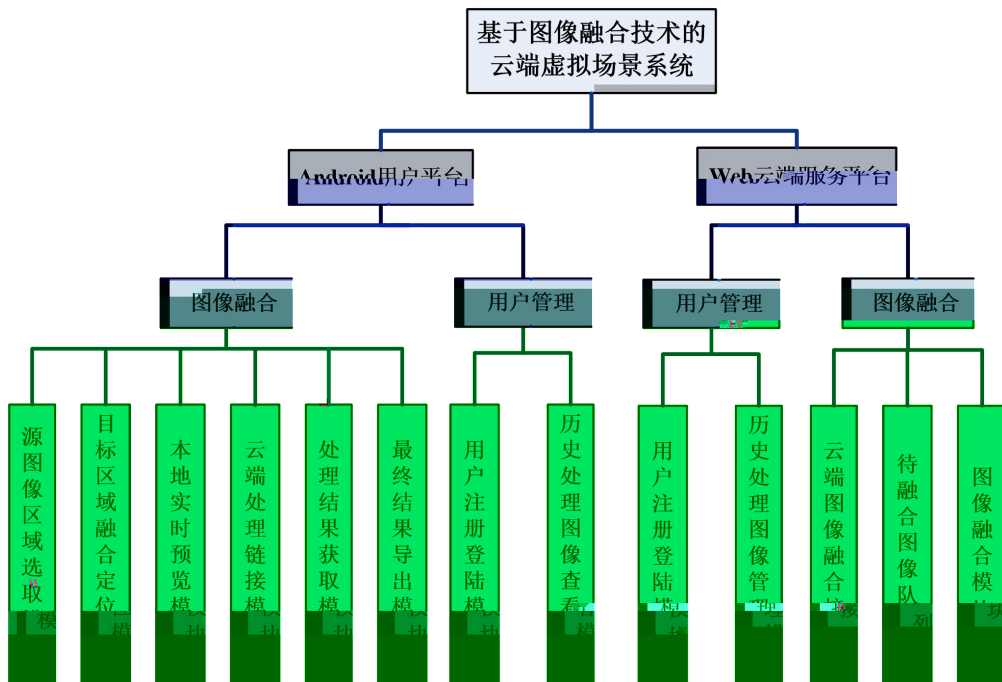

4 Android Web

[1] 2015

2015

[2] Qt

2016 37(8) pp.47-50.

[3] 2.0 2016

[4] 2.0

2016

1

2

1

1

-
-
-
-
-
-

Android

•

Open for Direct3D 11.2 texture 11_1
 2GB GB ODP
 f/2.0
 GHz 2.40