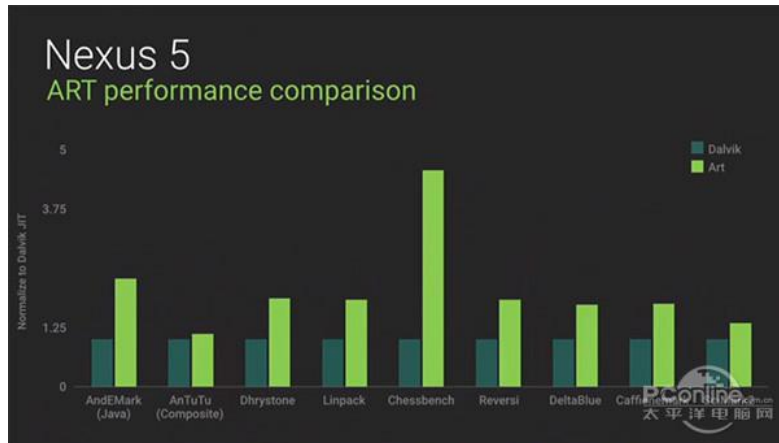

Just in time

Java

native

code [5]

ART

AOT ahead of time

5

Nexus5

Art

Dalvik

5

Nexus5

ART

Dalvik

Android

3.3

[6]

6